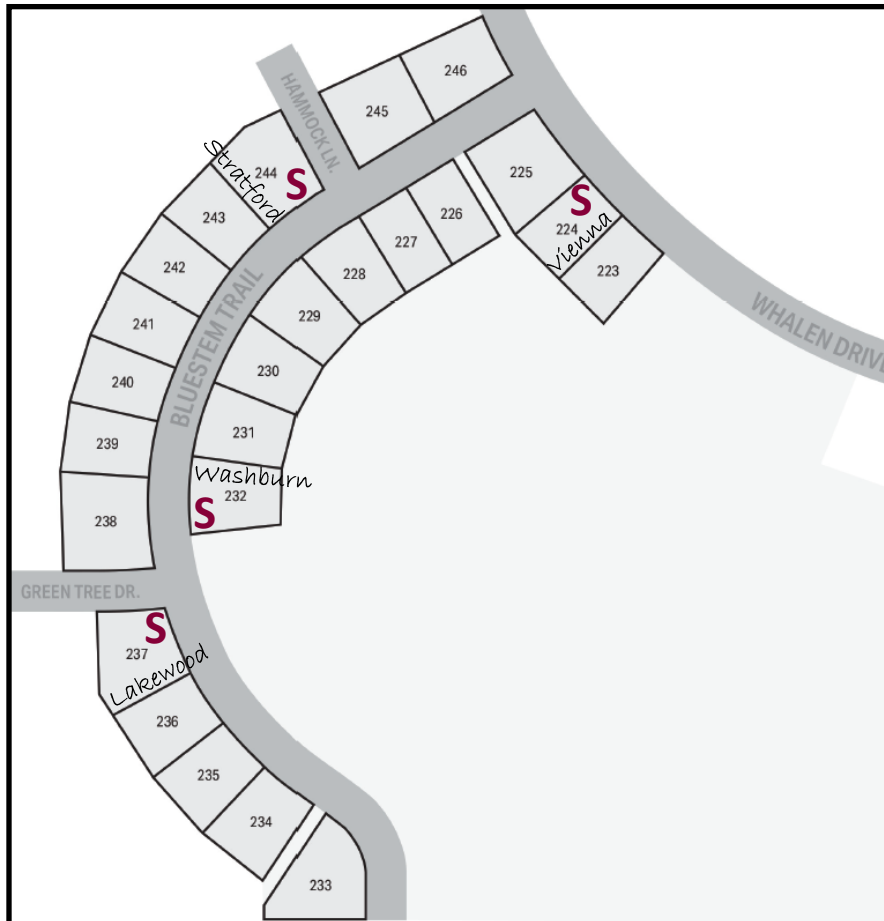

BUILT WITH *Your Family* IN MIND

Prairie Creek Ridge

Bluestem Trail
Oconomowoc, WI

Lot #	Lot Size	Exposure	Price
Lot 224	11,143 SF	NONE	SOLD
Lot 232	12,704 SF	Daylight	SOLD
Lot 237	14,876 SF	FULL	SOLD
Lot 244	14,854 SF	Daylight	SOLD

Available Lots! - NEW SUBDIVISION!!!

S = SOLD

looshomes.com

920-699-3787

***10-YEAR STRUCTURAL WARRANTY PROGRAM**
Contact Loos Homes for program details.