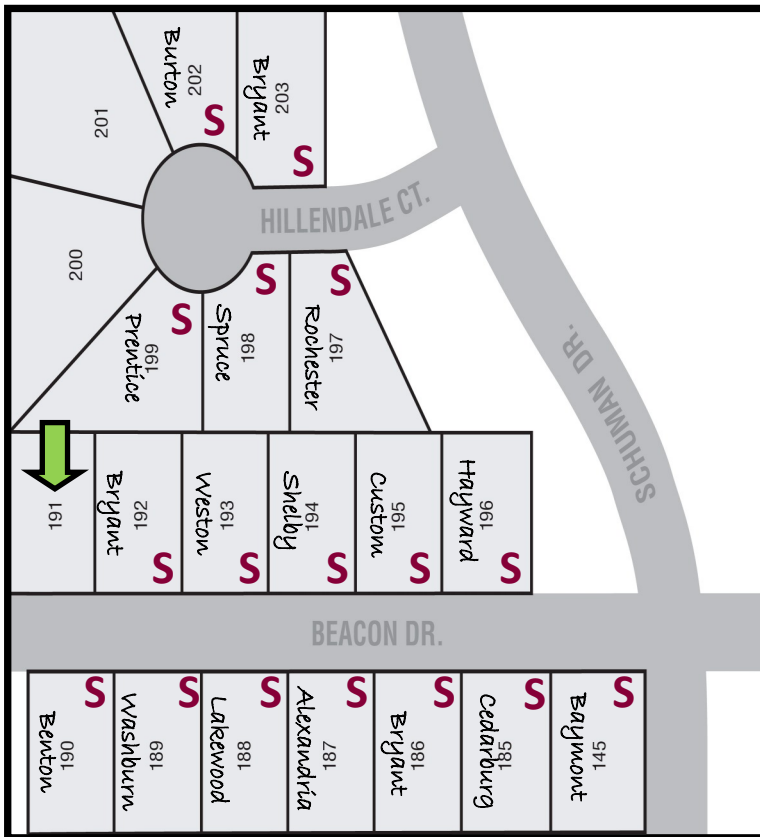

BUILT WITH *Your Family* IN MIND

Grandview Heights

Watertown, WI

Lot #	Lot Size	Exposure	Price
Lot 146	11,700 SF	NONE	\$57,900
Lot 162	12,847 SF	Daylight	\$57,900
Lot 185	11,700 SF	NONE	SOLD
Lot 186	11,700 SF	Daylight	SOLD
Lot 187	11,700 SF	FULL	SOLD
Lot 188	11,700 SF	FULL	SOLD
Lot 189	11,700 SF	FULL	SOLD
Lot 190	11,700 SF	Daylight	SOLD
Lot 191	11,700 SF	Daylight	\$57,900
Lot 192	11,700 SF	FULL	SOLD
Lot 193	11,700 SF	FULL	SOLD
Lot 194	11,700 SF	FULL	SOLD
Lot 195	11,700 SF	Daylight	SOLD
Lot 196	11,700 SF	NONE	SOLD
Lot 197	14,965 SF	Daylight	SOLD
Lot 198	12,014 SF	Daylight	SOLD
Lot 199	16,233 SF	NONE	SOLD
Lot 202	11,698 SF	None	SOLD