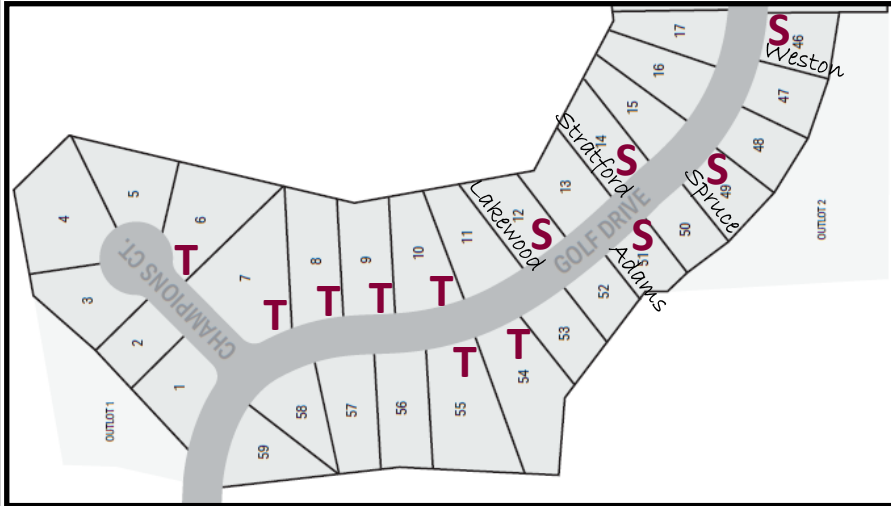

BUILT WITH *Your Family* IN MIND

Fairways of Jefferson 1

Golf Drive & Champions Court
Jefferson, WI

Lot #	Lot Size	Exposure	Price
Lot 47	10,878 SF	None	\$84,900
Lot 48	10,878 SF	None	\$84,900
Lot 49	11,174 SF	None	SOLD
Lot 50	10,202 SF	None	\$84,900
Lot 51	10,097 SF	None	SOLD
Lot 52	10,019 SF	None	\$79,900
Lot 53	11,601 SF	None	\$79,900
Lot 54	23,677 SF	TH	\$89,900
Lot 55	24,333 SF	TH	\$89,900
Lot 56	16,406 SF	None	\$84,900
Lot 57	16,519 SF	None	\$84,900
Lot 58	12,402 SF	None	\$79,900
Lot 59	13,852 SF	None	\$78,900

Lot #	Lot Size	Exposure	Price
Lot 1	12,334 SF	None	\$78,900
Lot 2	10,200 SF	None	\$79,900
Lot 3	14,424 SF	None	\$84,900
Lot 4	24,410 SF	None	\$89,900
Lot 5	15,780 SF	None	\$89,900
Lot 6	20,352 SF	TH	\$89,900
Lot 7	24,667 SF	TH	\$89,900
Lot 8	17,312 SF	TH	\$89,900
Lot 9	15,529 SF	TH	\$89,900

Lot #	Lot Size	Exposure	Price
Lot 10	16,367 SF	TH	\$89,900
Lot 11	14,868 SF	None	\$84,900
Lot 12	11,896 SF	None	SOLD
Lot 13	11,499 SF	None	\$84,900
Lot 14	12,908 SF	None	SOLD
Lot 15	11,857 SF	None	\$84,900
Lot 16	13,402 SF	None	\$84,900
Lot 17	12,697 SF	None	\$79,900
Lot 46	11,578 SF	None	SOLD