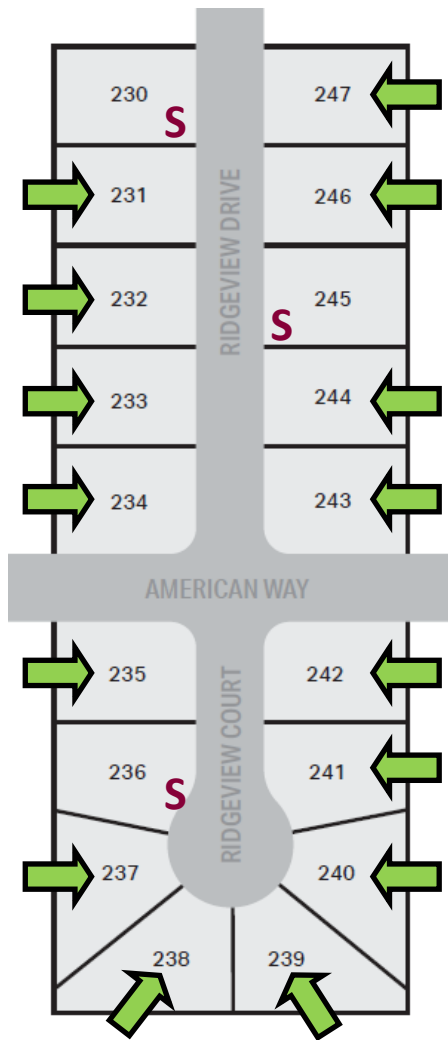

## Brookstone Meadows VIII

Ridgeview Drive  
Lake Mills, WI

Lot #	Lot Size	Exposure	Price
Lot 230	12,845 SF	None	SOLD
Lot 231	12,826 SF	None	\$99,990
Lot 232	12,826 SF	None	\$99,990
Lot 233	12,826 SF	None	\$99,990
Lot 234	13,489 SF	None	\$99,990
Lot 235	12,426 SF	None	\$99,990
Lot 236	12,230 SF	None	SOLD
Lot 237	12,306 SF	None	\$99,990
Lot 238	13,536 SF	None	\$104,990
Lot 239	13,571 SF	None	\$104,990
Lot 240	12,365 SF	None	\$104,990
Lot 241	12,143 SF	None	\$99,990
Lot 242	12,415 SF	None	\$99,990
Lot 243	13,527 SF	None	\$99,990
Lot 244	12,823 SF	None	\$99,990
Lot 245	12,823 SF	None	SOLD
Lot 246	12,823 SF	None	\$99,990
Lot 247	12,823 SF	None	\$99,990