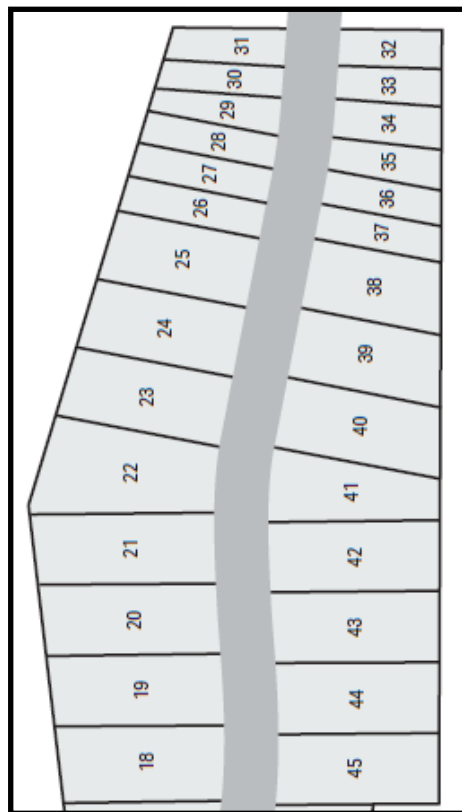

BUILT WITH *Your Family* IN MIND

Fairways of Jefferson 2

Golf Drive
Jefferson, WI

Lot #	Lot Size	Exposure	Price
Lot 18	16,246 SF	None	TBD
Lot 19	17,010 SF	None	TBD
Lot 20	17,772 SF	None	TBD
Lot 21	18,534 SF	None	TBD
Lot 22	21,427 SF	None	TBD
Lot 23	16,616 SF	None	TBD
Lot 24	15,811 SF	None	TBD
Lot 25	15,007 SF	None	TBD
Lot 26	7,202 SF	None	TBD
Lot 27	7,002 SF	None	TBD
Lot 28	6,131 SF	None	TBD
Lot 29	5,846 SF	None	TBD
Lot 30	5,844 SF	None	TBD
Lot 31	5,515 SF	None	TBD

Lot #	Lot Size	Exposure	Price
Lot 32	5,466 SF	None	TBD
Lot 33	5,623 SF	None	TBD
Lot 34	6,012 SF	None	TBD
Lot 35	6,219 SF	None	TBD
Lot 36	6,060 SF	None	TBD
Lot 37	6,395 SF	None	TBD
Lot 38	13,769 SF	None	TBD
Lot 39	15,136 SF	None	TBD
Lot 40	16,476 SF	None	TBD
Lot 41	14,266 SF	None	TBD
Lot 42	17,251 SF	None	TBD
Lot 43	17,153 SF	None	TBD
Lot 44	17,055	None	TBD
Lot 45	16,963	None	TBD