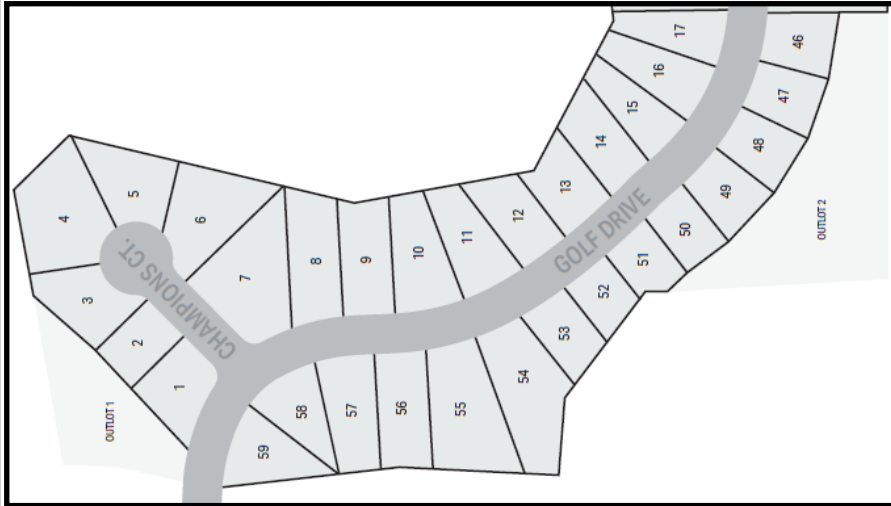

BUILT WITH *Your Family* IN MIND

Fairways of Jefferson 1

Golf Drive & Champions Court
Jefferson, WI

Lot #	Lot Size	Exposure	Price
Lot 47	10,878 SF	None	TBD
Lot 48	10,878 SF	None	TBD
Lot 49	11,174 SF	None	TBD
Lot 50	10,202 SF	None	TBD
Lot 51	10,097 SF	None	TBD
Lot 52	10,019 SF	None	TBD
Lot 53	11,601 SF	None	TBD
Lot 54	23,677 SF	None	TBD
Lot 55	24,333 SF	None	TBD
Lot 56	16,406 SF	None	TBD
Lot 57	16,519 SF	None	TBD
Lot 58	12,402 SF	None	TBD
Lot 59	13,852 SF	None	TBD

Lot #	Lot Size	Exposure	Price
Lot 1	12,334 SF	None	TBD
Lot 2	10,200 SF	None	TBD
Lot 3	14,424 SF	None	TBD
Lot 4	24,410 SF	None	TBD
Lot 5	15,780 SF	None	TBD
Lot 6	20,352 SF	None	TBD
Lot 7	24,667 SF	None	TBD
Lot 8	17,312 SF	None	TBD
Lot 9	15,529 SF	None	TBD

Lot #	Lot Size	Exposure	Price
Lot 10	16,367 SF	None	TBD
Lot 11	14,868 SF	None	TBD
Lot 12	11,896 SF	None	TBD
Lot 13	11,499 SF	None	TBD
Lot 14	12,908 SF	None	TBD
Lot 15	11,857 SF	None	TBD
Lot 16	13,402 SF	None	TBD
Lot 17	12,697 SF	None	TBD
Lot 46	11,578 SF	None	TBD