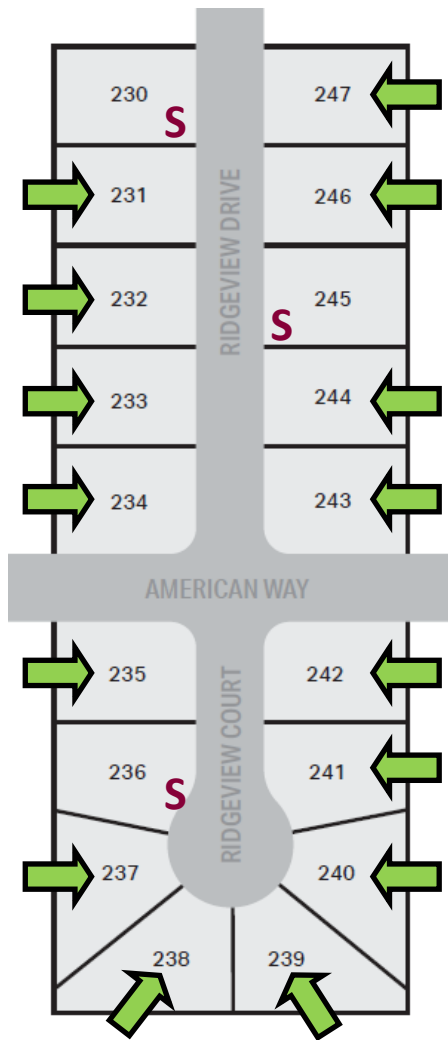

## Brookstone Meadows VIII

Ridgeview Drive  
Lake Mills, WI

| Lot #   | Lot Size  | Exposure | Price |
|---------|-----------|----------|-------|
| Lot 230 | 12,845 SF | None     | SOLD  |
| Lot 231 | 12,826 SF | None     | TBD   |
| Lot 232 | 12,826 SF | None     | TBD   |
| Lot 233 | 12,826 SF | None     | TBD   |
| Lot 234 | 13,489 SF | None     | TBD   |
| Lot 235 | 12,426 SF | None     | TBD   |
| Lot 236 | 12,230 SF | None     | SOLD  |
| Lot 237 | 12,306 SF | None     | TBD   |
| Lot 238 | 13,536 SF | None     | TBD   |
| Lot 239 | 13,571 SF | None     | TBD   |
| Lot 240 | 12,365 SF | None     | TBD   |
| Lot 241 | 12,143 SF | None     | TBD   |
| Lot 242 | 12,415 SF | None     | TBD   |
| Lot 243 | 13,527 SF | None     | TBD   |
| Lot 244 | 12,823 SF | None     | TBD   |
| Lot 245 | 12,823 SF | None     | SOLD  |
| Lot 246 | 12,823 SF | None     | TBD   |
| Lot 247 | 12,823 SF | None     | TBD   |